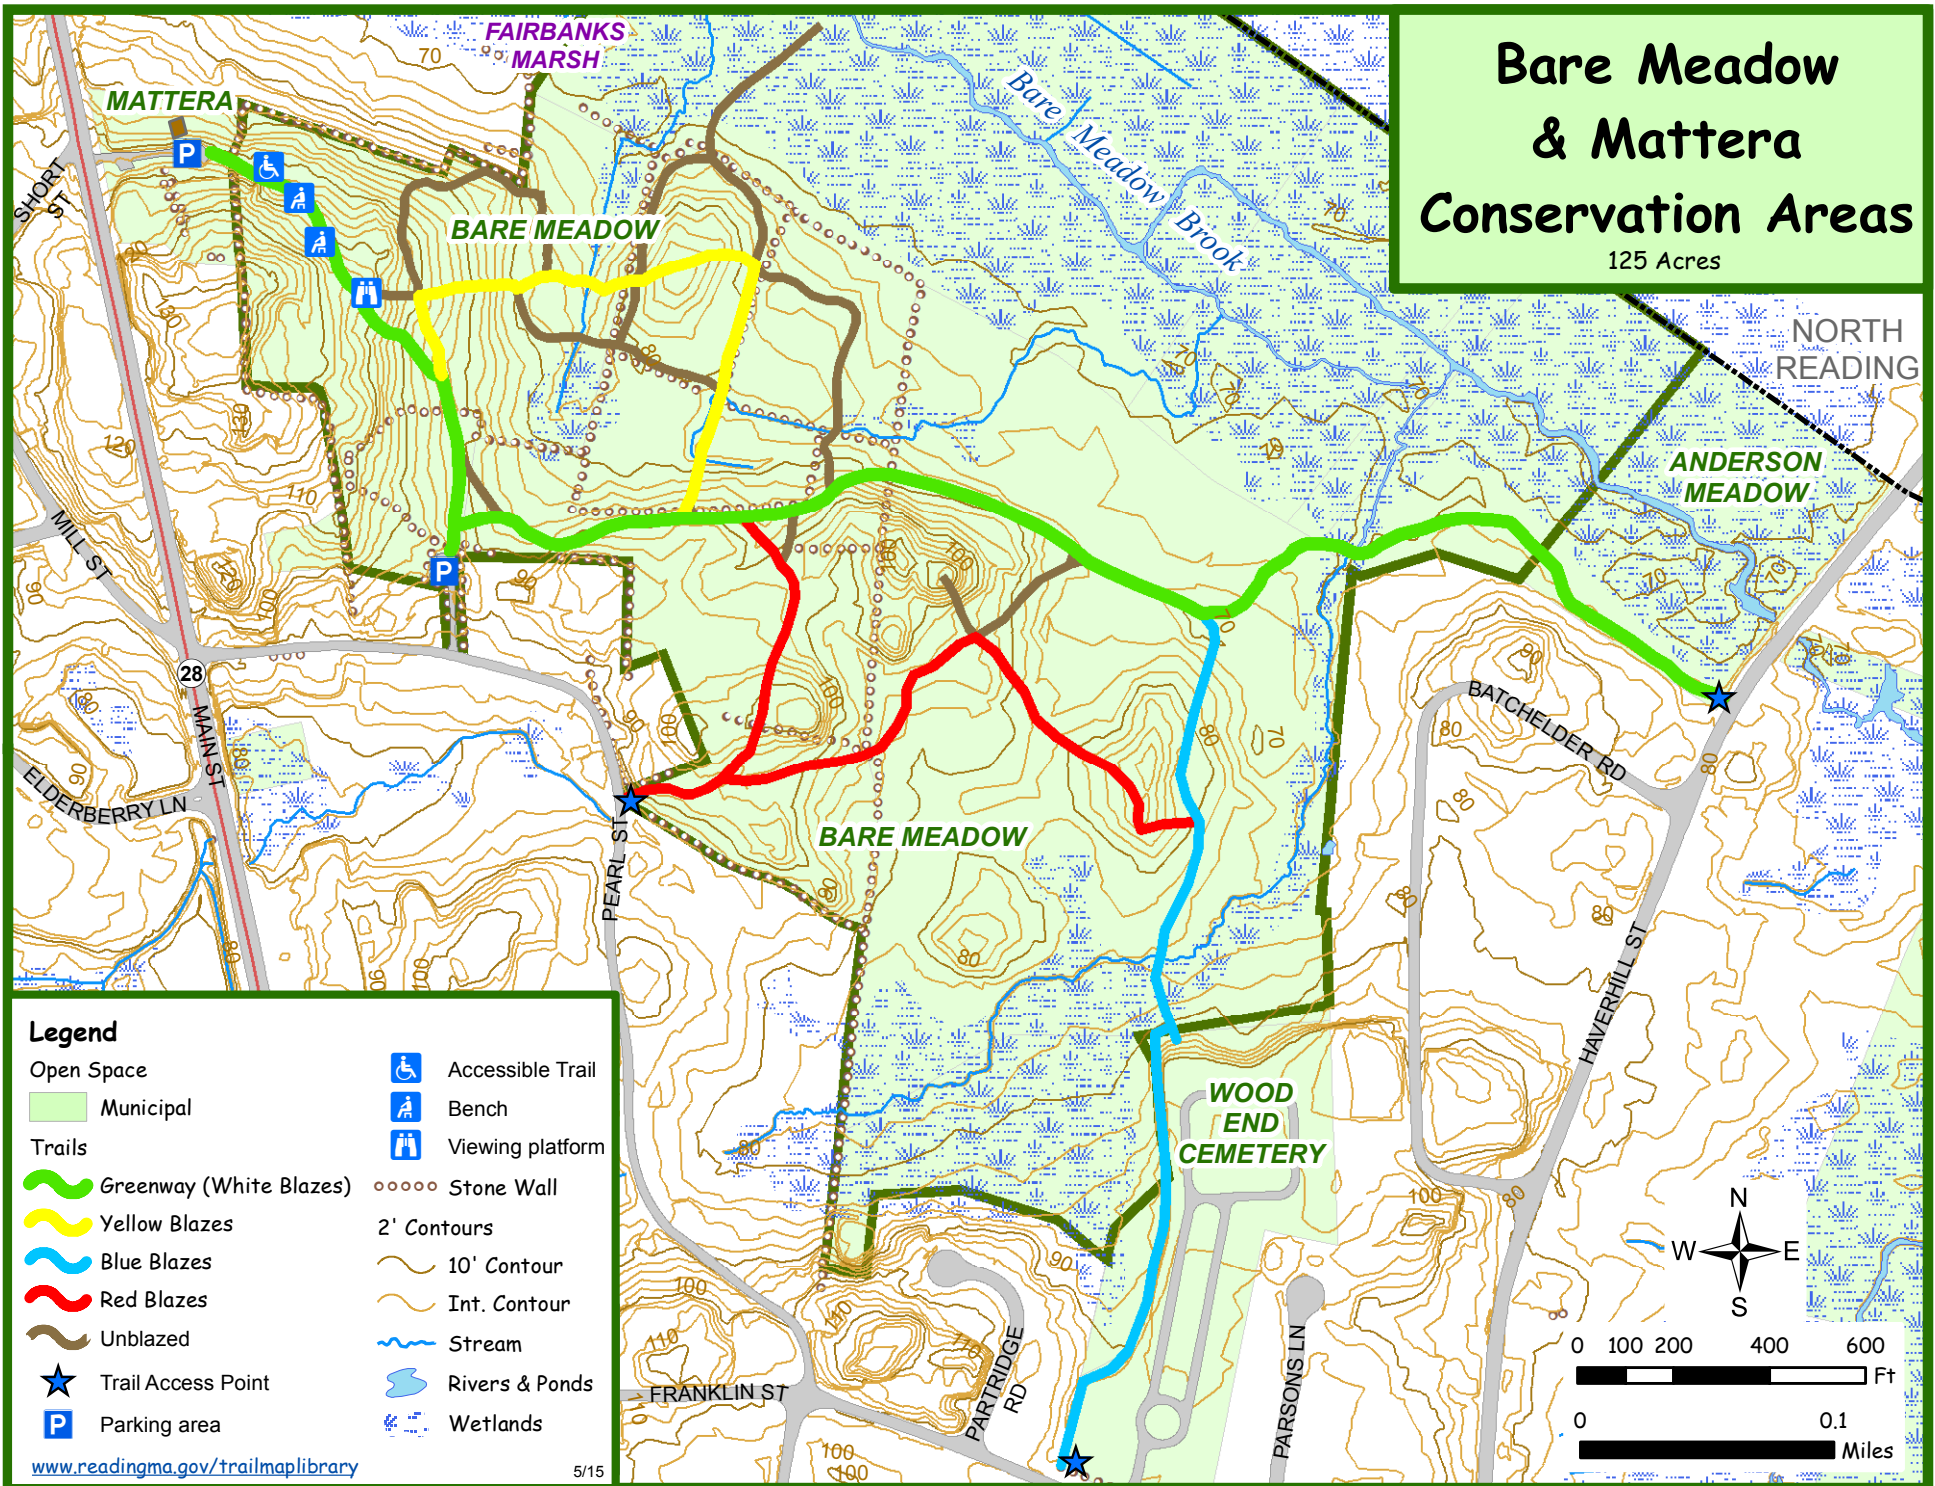

Bare Meadow & Mattera Conservation Areas

125 Acres

Legend

- | | | |
|------------|--------------------|-------------------------|
| Open Space | | Municipal |
| Trails | | Greenway (White Blazes) |
| | | Yellow Blazes |
| | | Blue Blazes |
| | | Red Blazes |
| | | Unblazed |
| | Trail Access Point | |
| | Parking area | |
| | Accessible Trail | |
| | Bench | |
| | Viewing platform | |
| | Stone Wall | |
| | 2' Contours | |
| | 10' Contour | |
| | Int. Contour | |
| | Stream | |
| | Rivers & Ponds | |
| | Wetlands | |