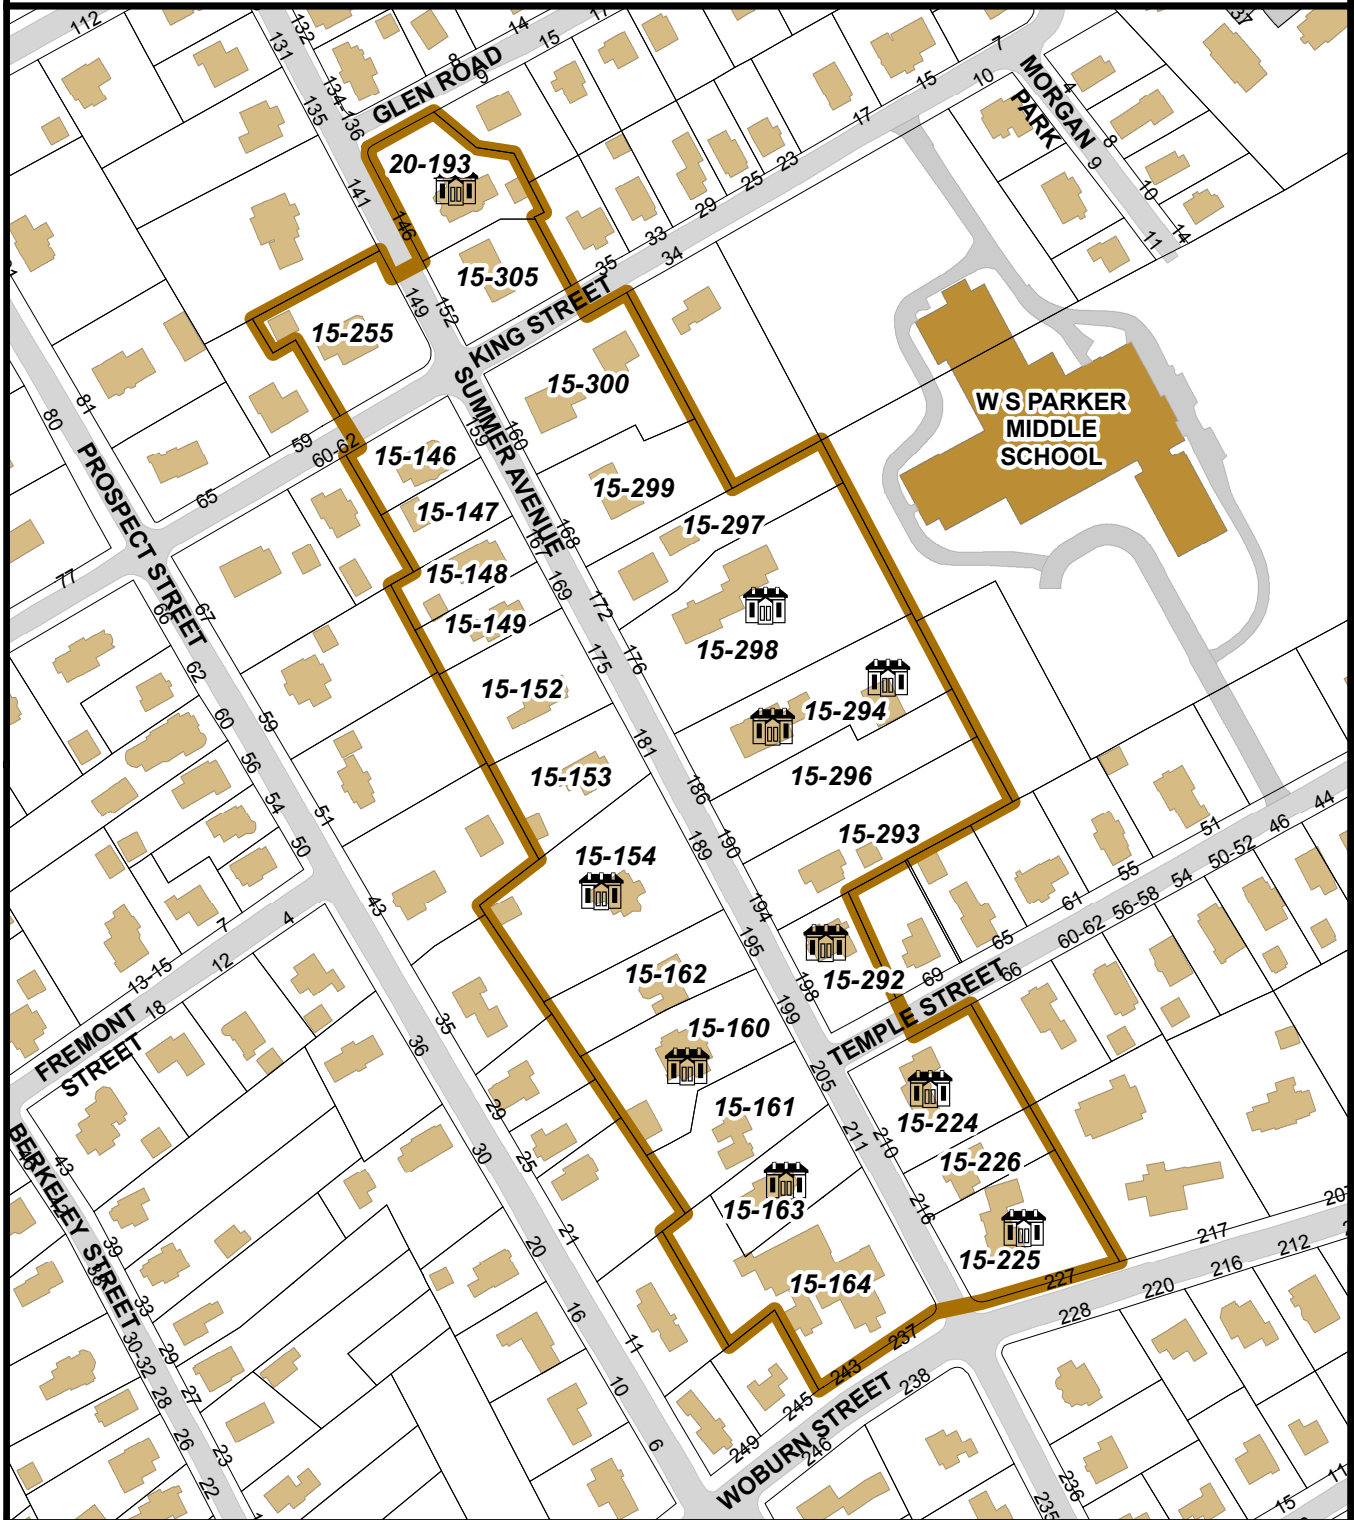

SUMMER AVENUE HISTORIC DISTRICT

Legend

Historic District

Historic Inventory Property

Map by Town of Reading 3/2/2015.
 Historic district approved by Town Meeting
 11/10/2014. Parcel data current as of
 1/1/2014. Building footprints from 2008 aerial
 photos. Historic inventory properties from
 Reading Historical Commission.

0 50 100 200
 Ft