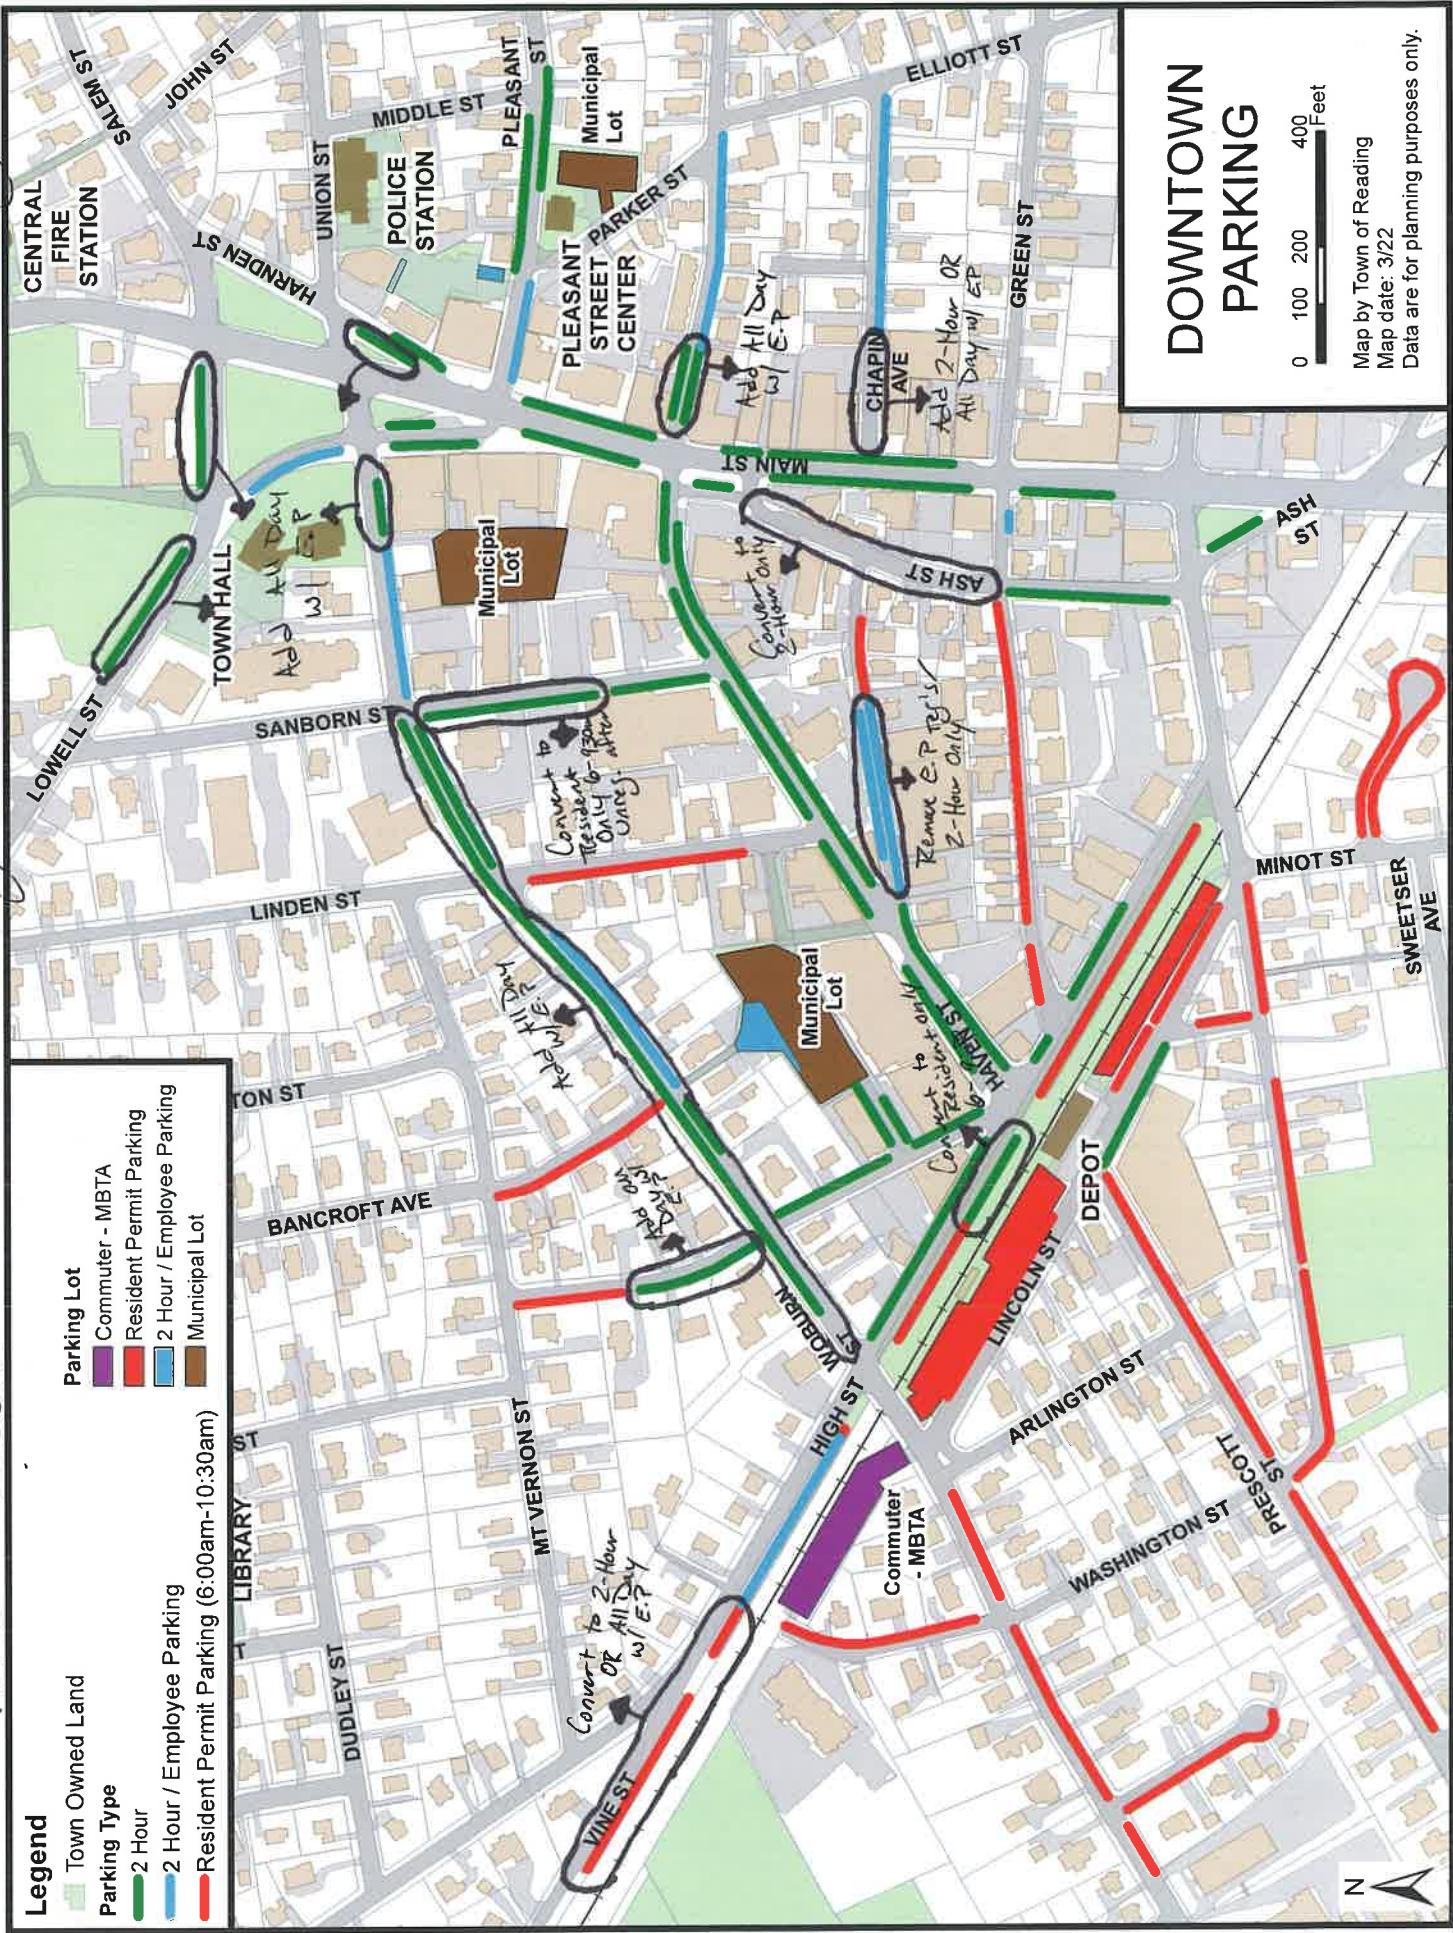

PATC Recommended Changes - On-Street Parking

Legend

- Town Owned Land
- Parking Type
 - 2 Hour
 - 2 Hour / Employee Parking
 - Resident Permit Parking (6:00am-10:30am)
- Parking Lot
 - Commuter - MBTA
 - Resident Permit Parking
 - 2 Hour / Employee Parking
 - Municipal Lot

DOWNTOWN PARKING

0 100 200 400 Feet

Map by Town of Reading
Map date: 3/22
Data are for planning purposes only.