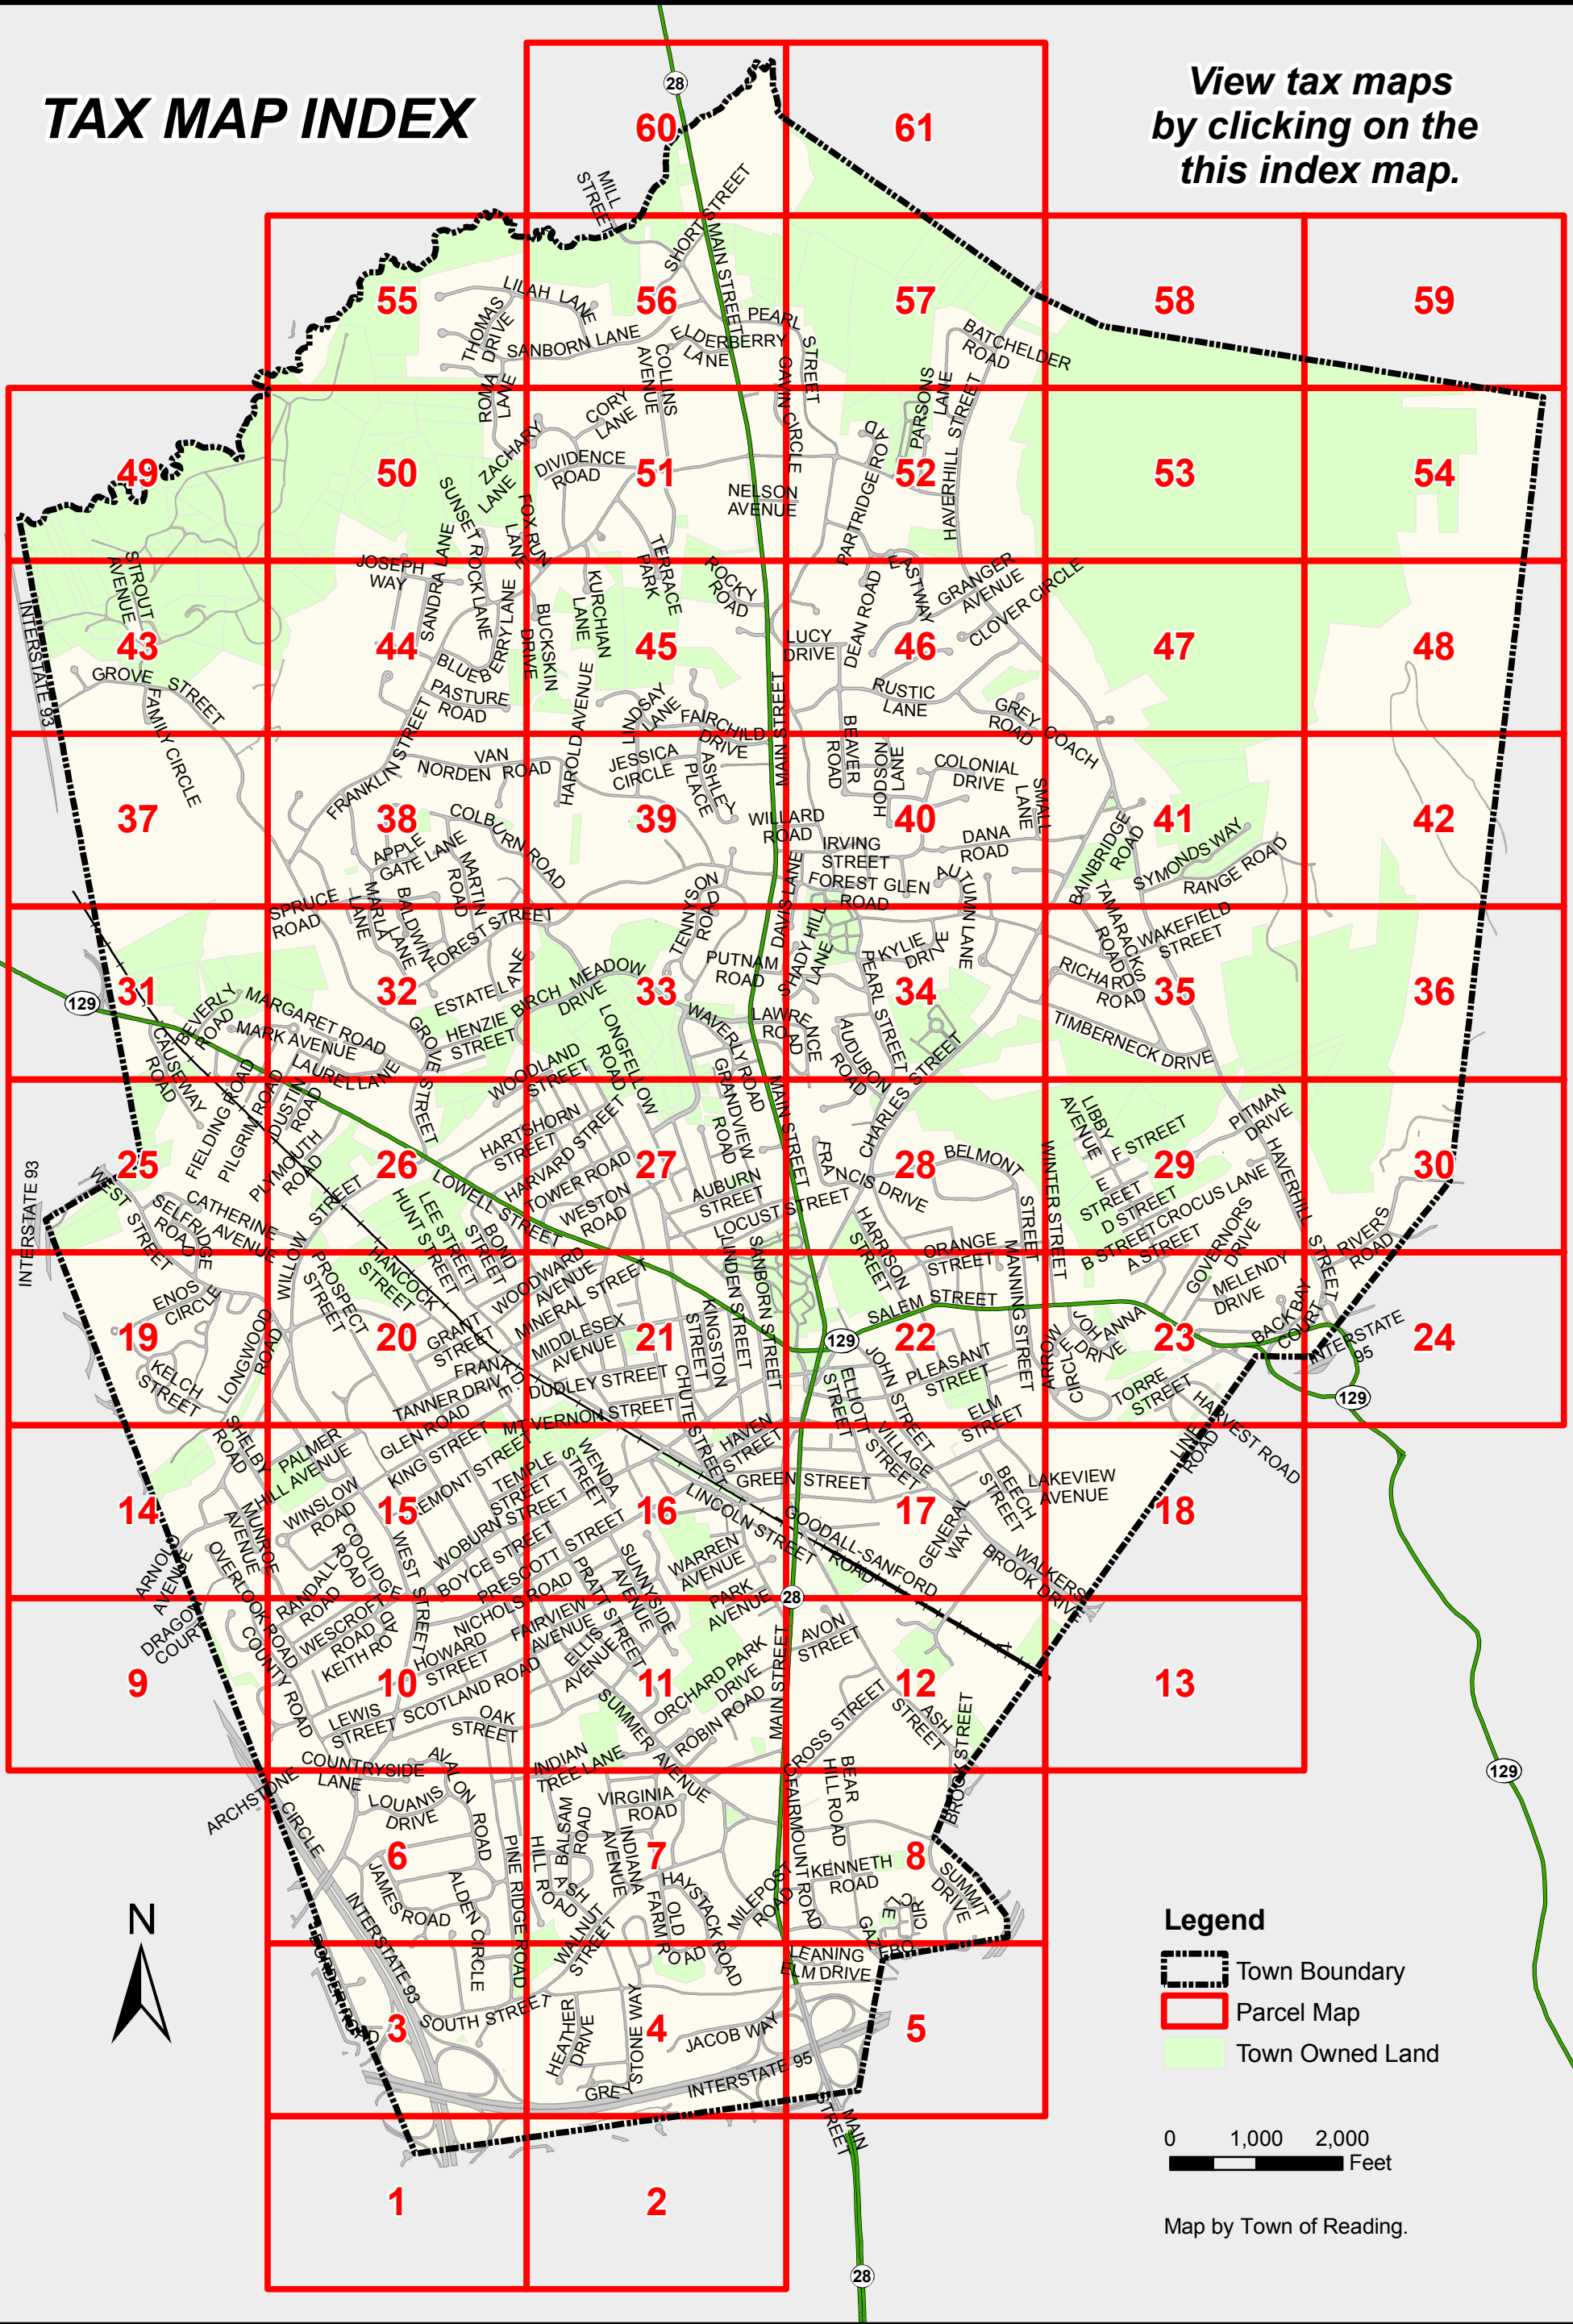

TAX MAP INDEX

View tax maps
by clicking on the
this index map.

Legend

- Town Boundary
- Parcel Map
- Town Owned Land

0 1,000 2,000
Feet

Map by Town of Reading.