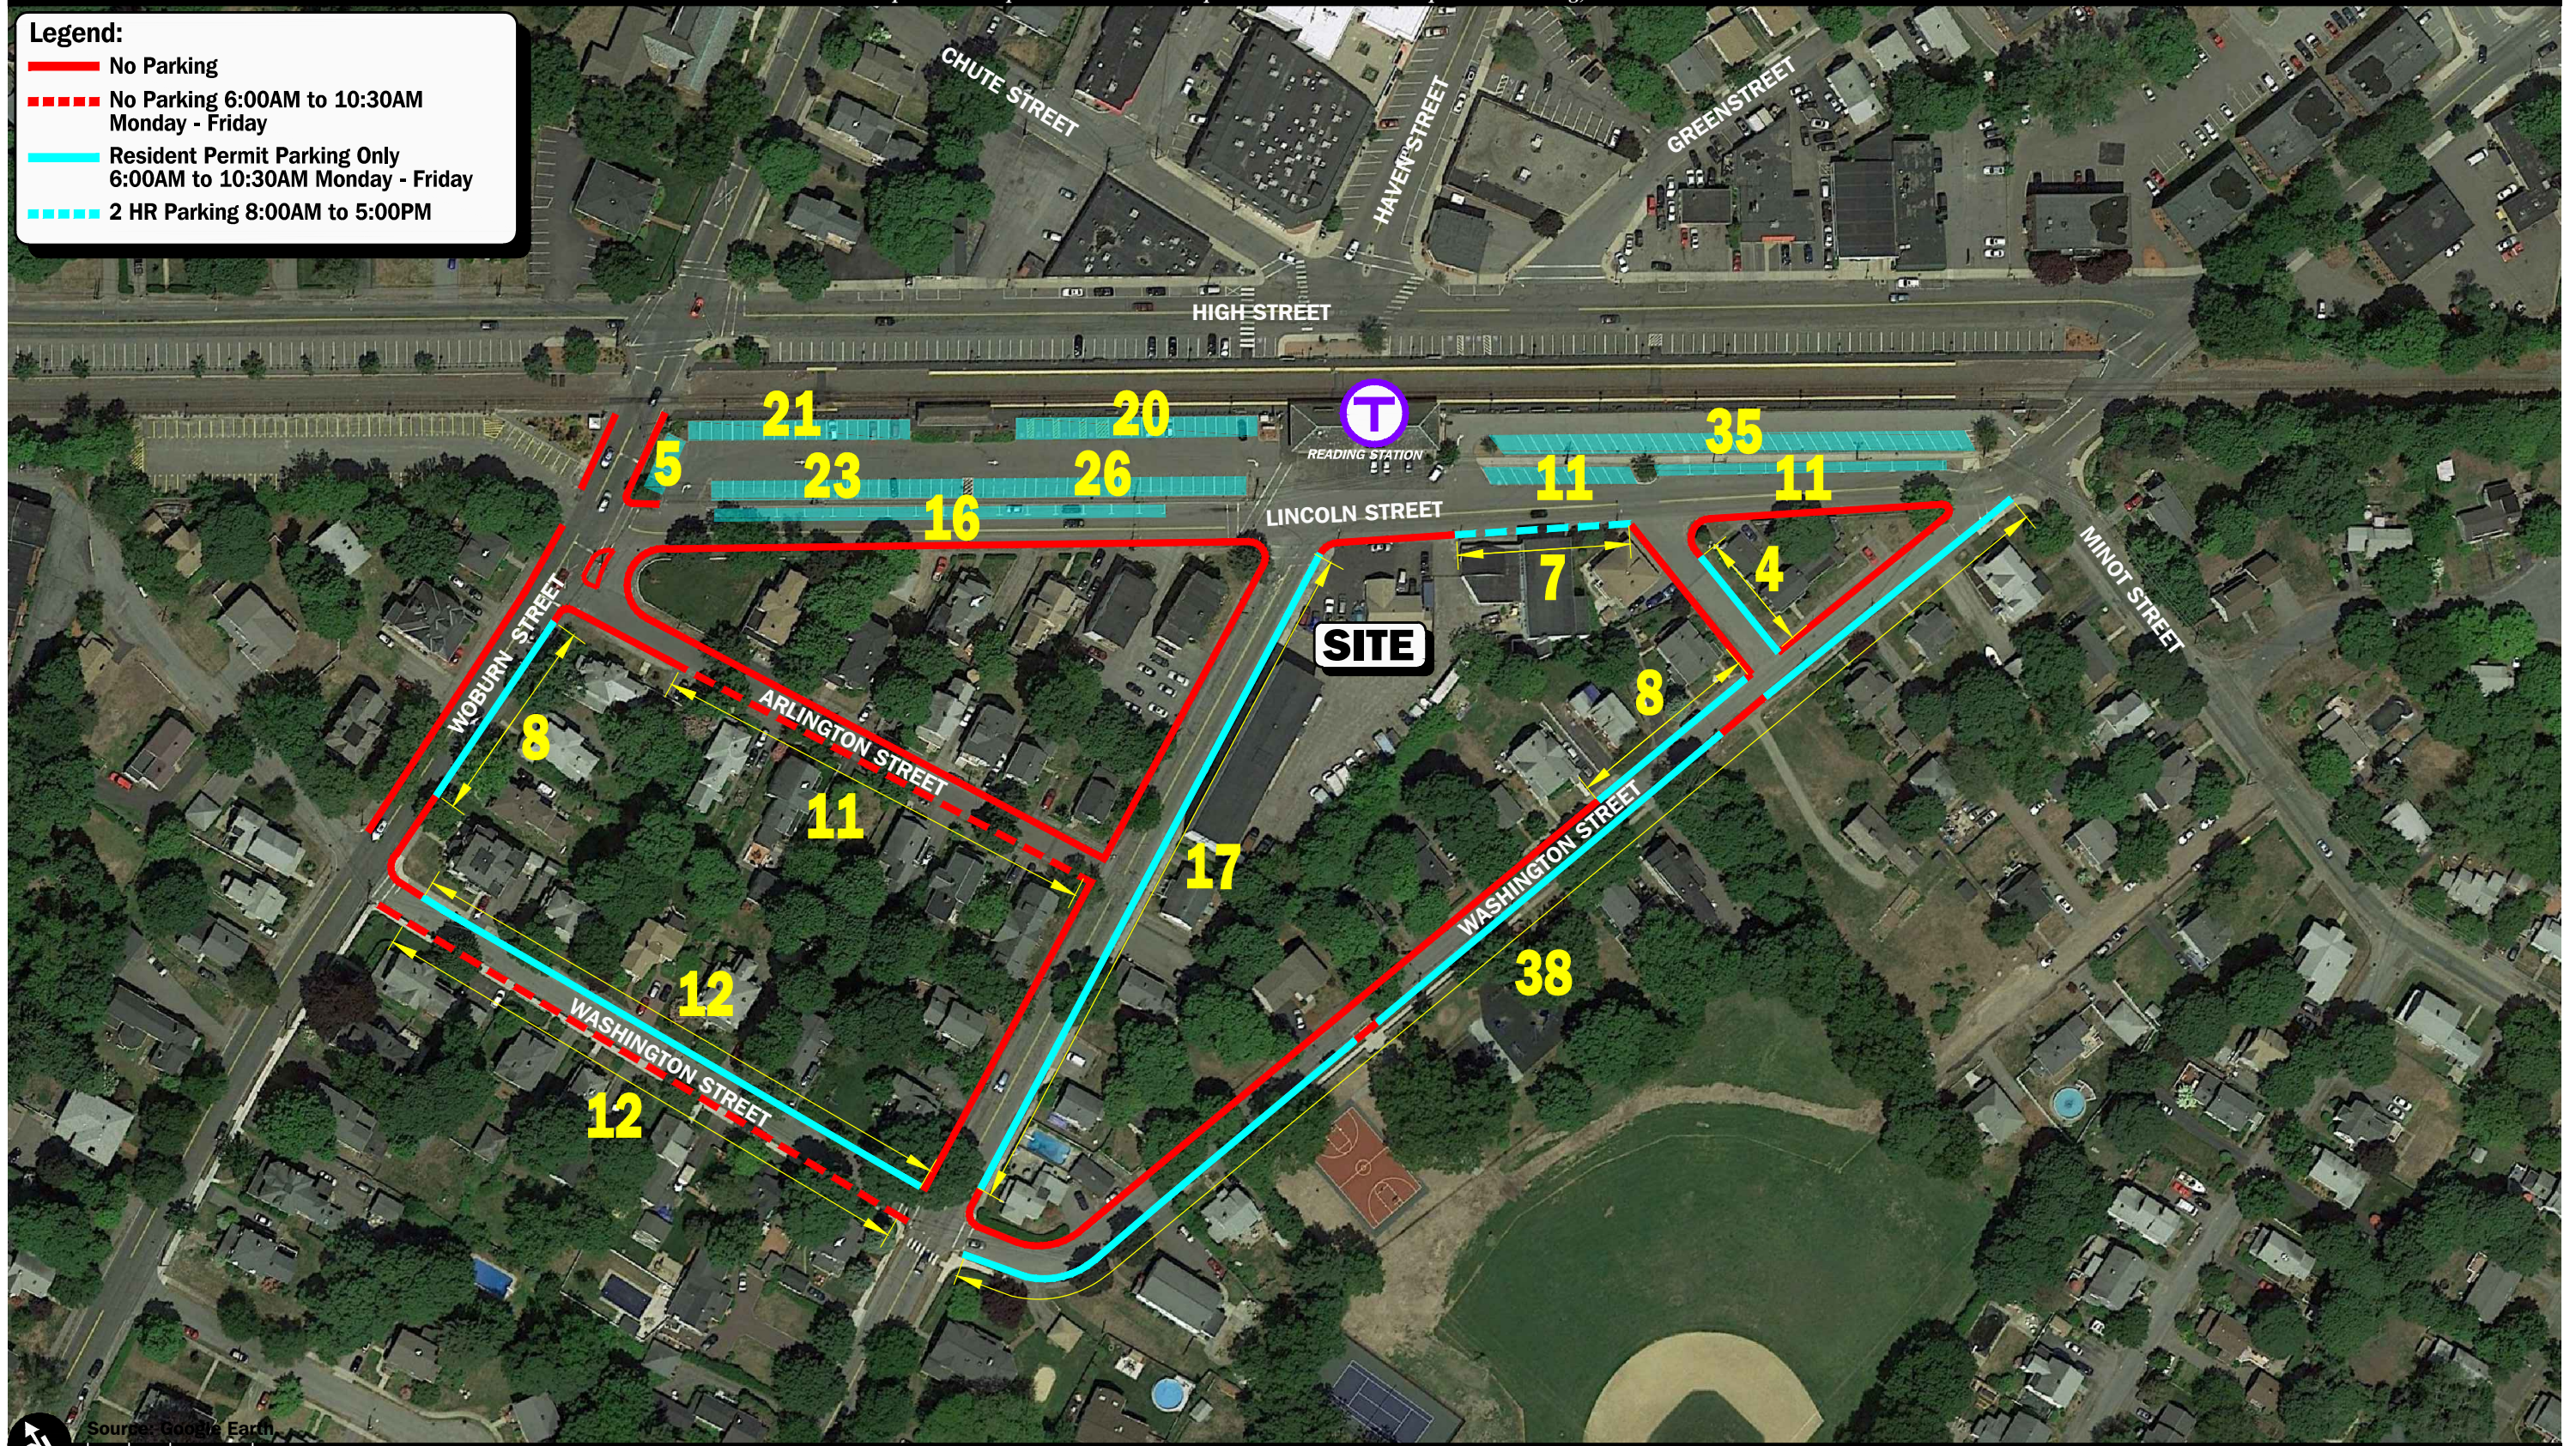

**Legend:**

- No Parking
- - - No Parking 6:00AM to 10:30AM Monday - Friday
- Resident Permit Parking Only 6:00AM to 10:30AM Monday - Friday
- - - 2 HR Parking 8:00AM to 5:00PM

**Figure P1**  
Existing Parking Regulations and Parking Supply