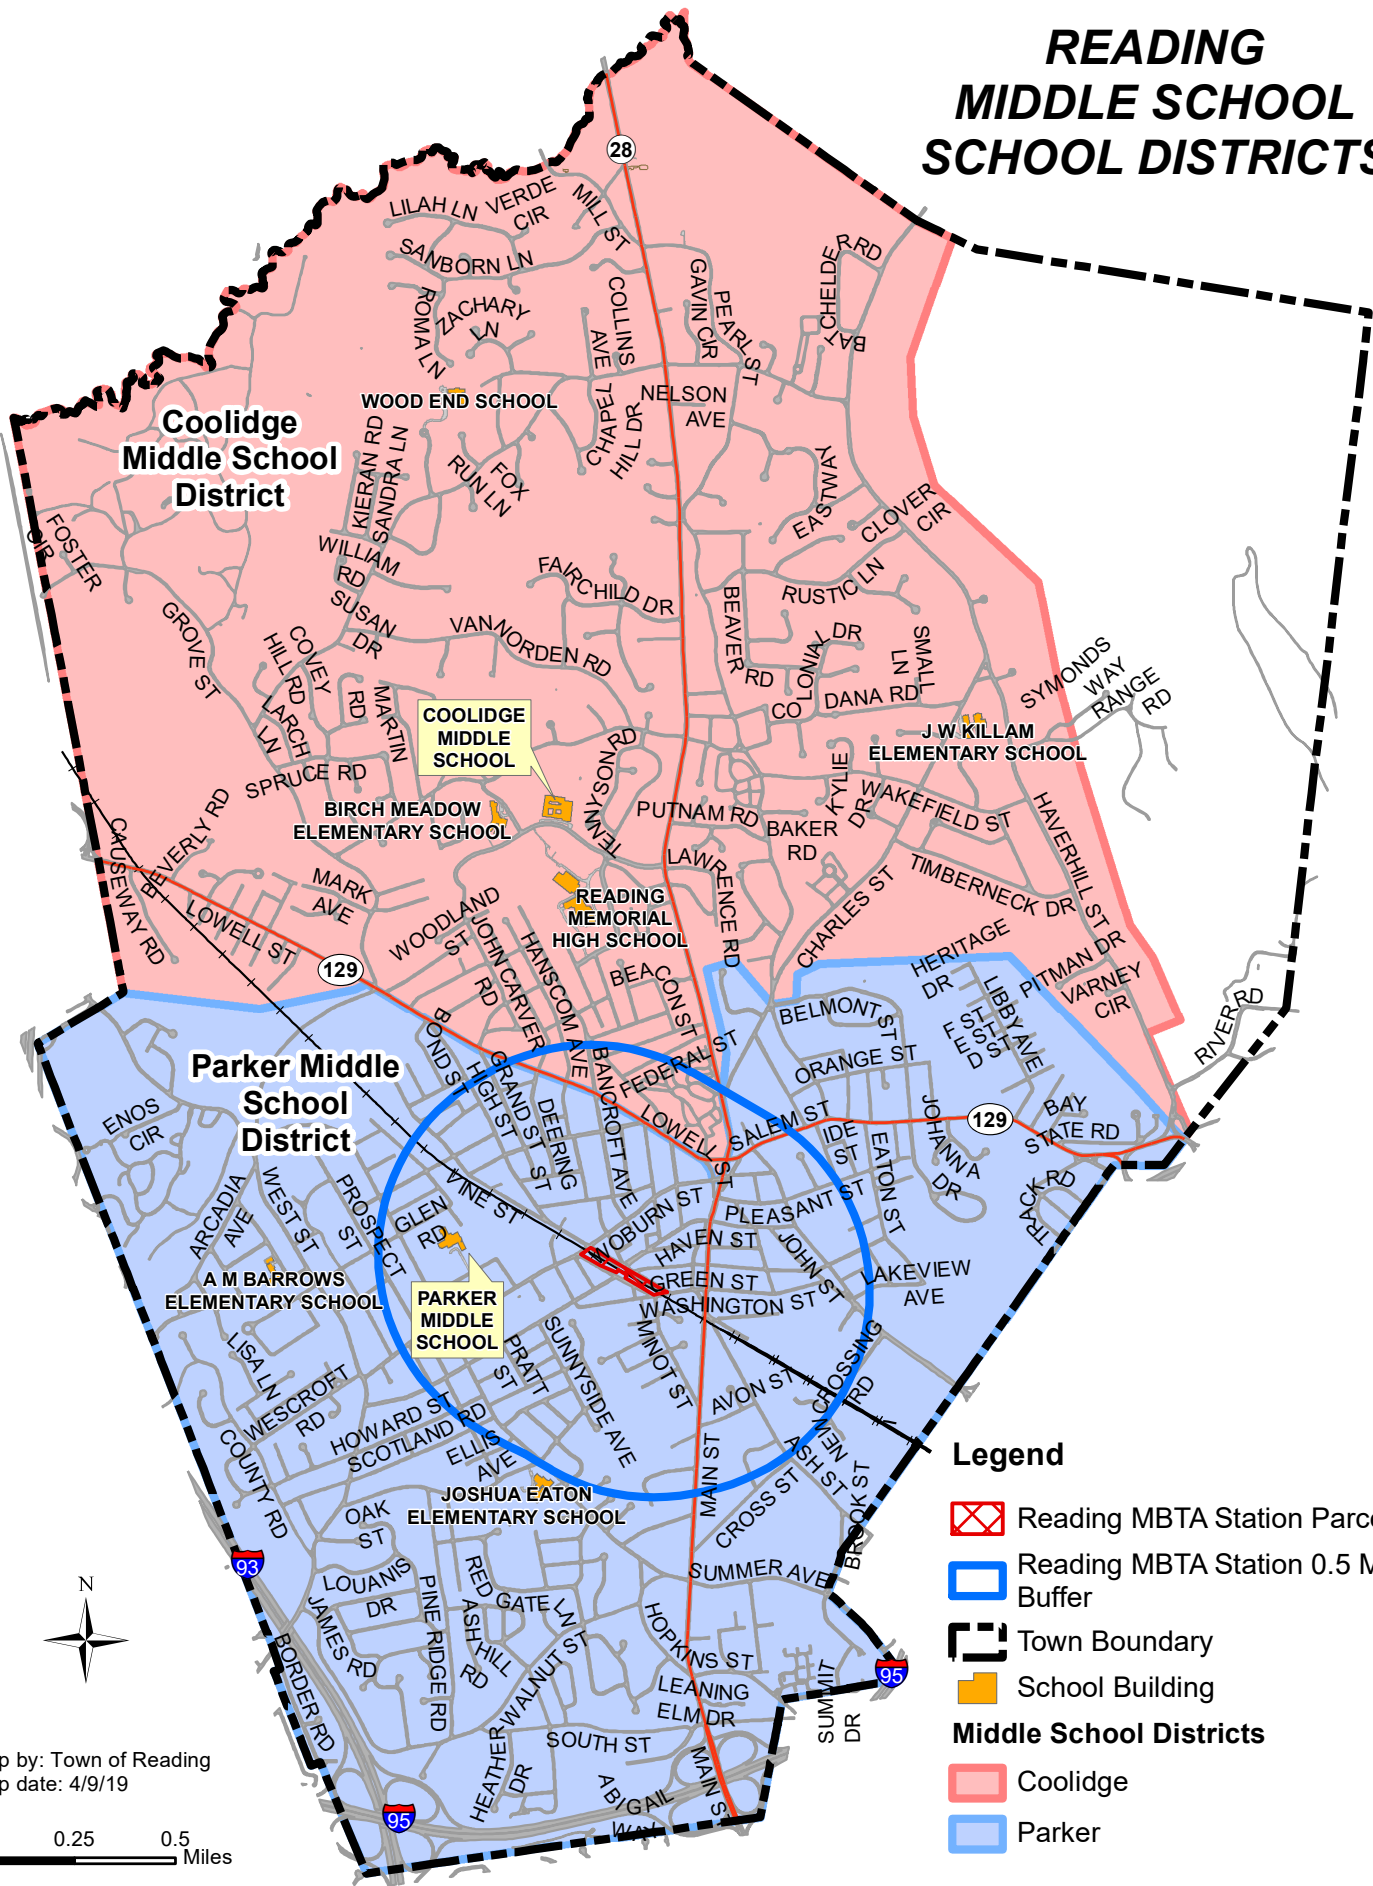

# READING MIDDLE SCHOOL SCHOOL DISTRICTS

**Coolidge  
Middle School  
District**

**Parker Middle  
School  
District**

**Legend**

-  Reading MBTA Station Parcel
  -  Reading MBTA Station 0.5 Mile Buffer
  -  Town Boundary
  -  School Building
- Middle School Districts**
-  Coolidge
  -  Parker

Map by: Town of Reading  
Map date: 4/9/19

0 0.25 0.5 Miles