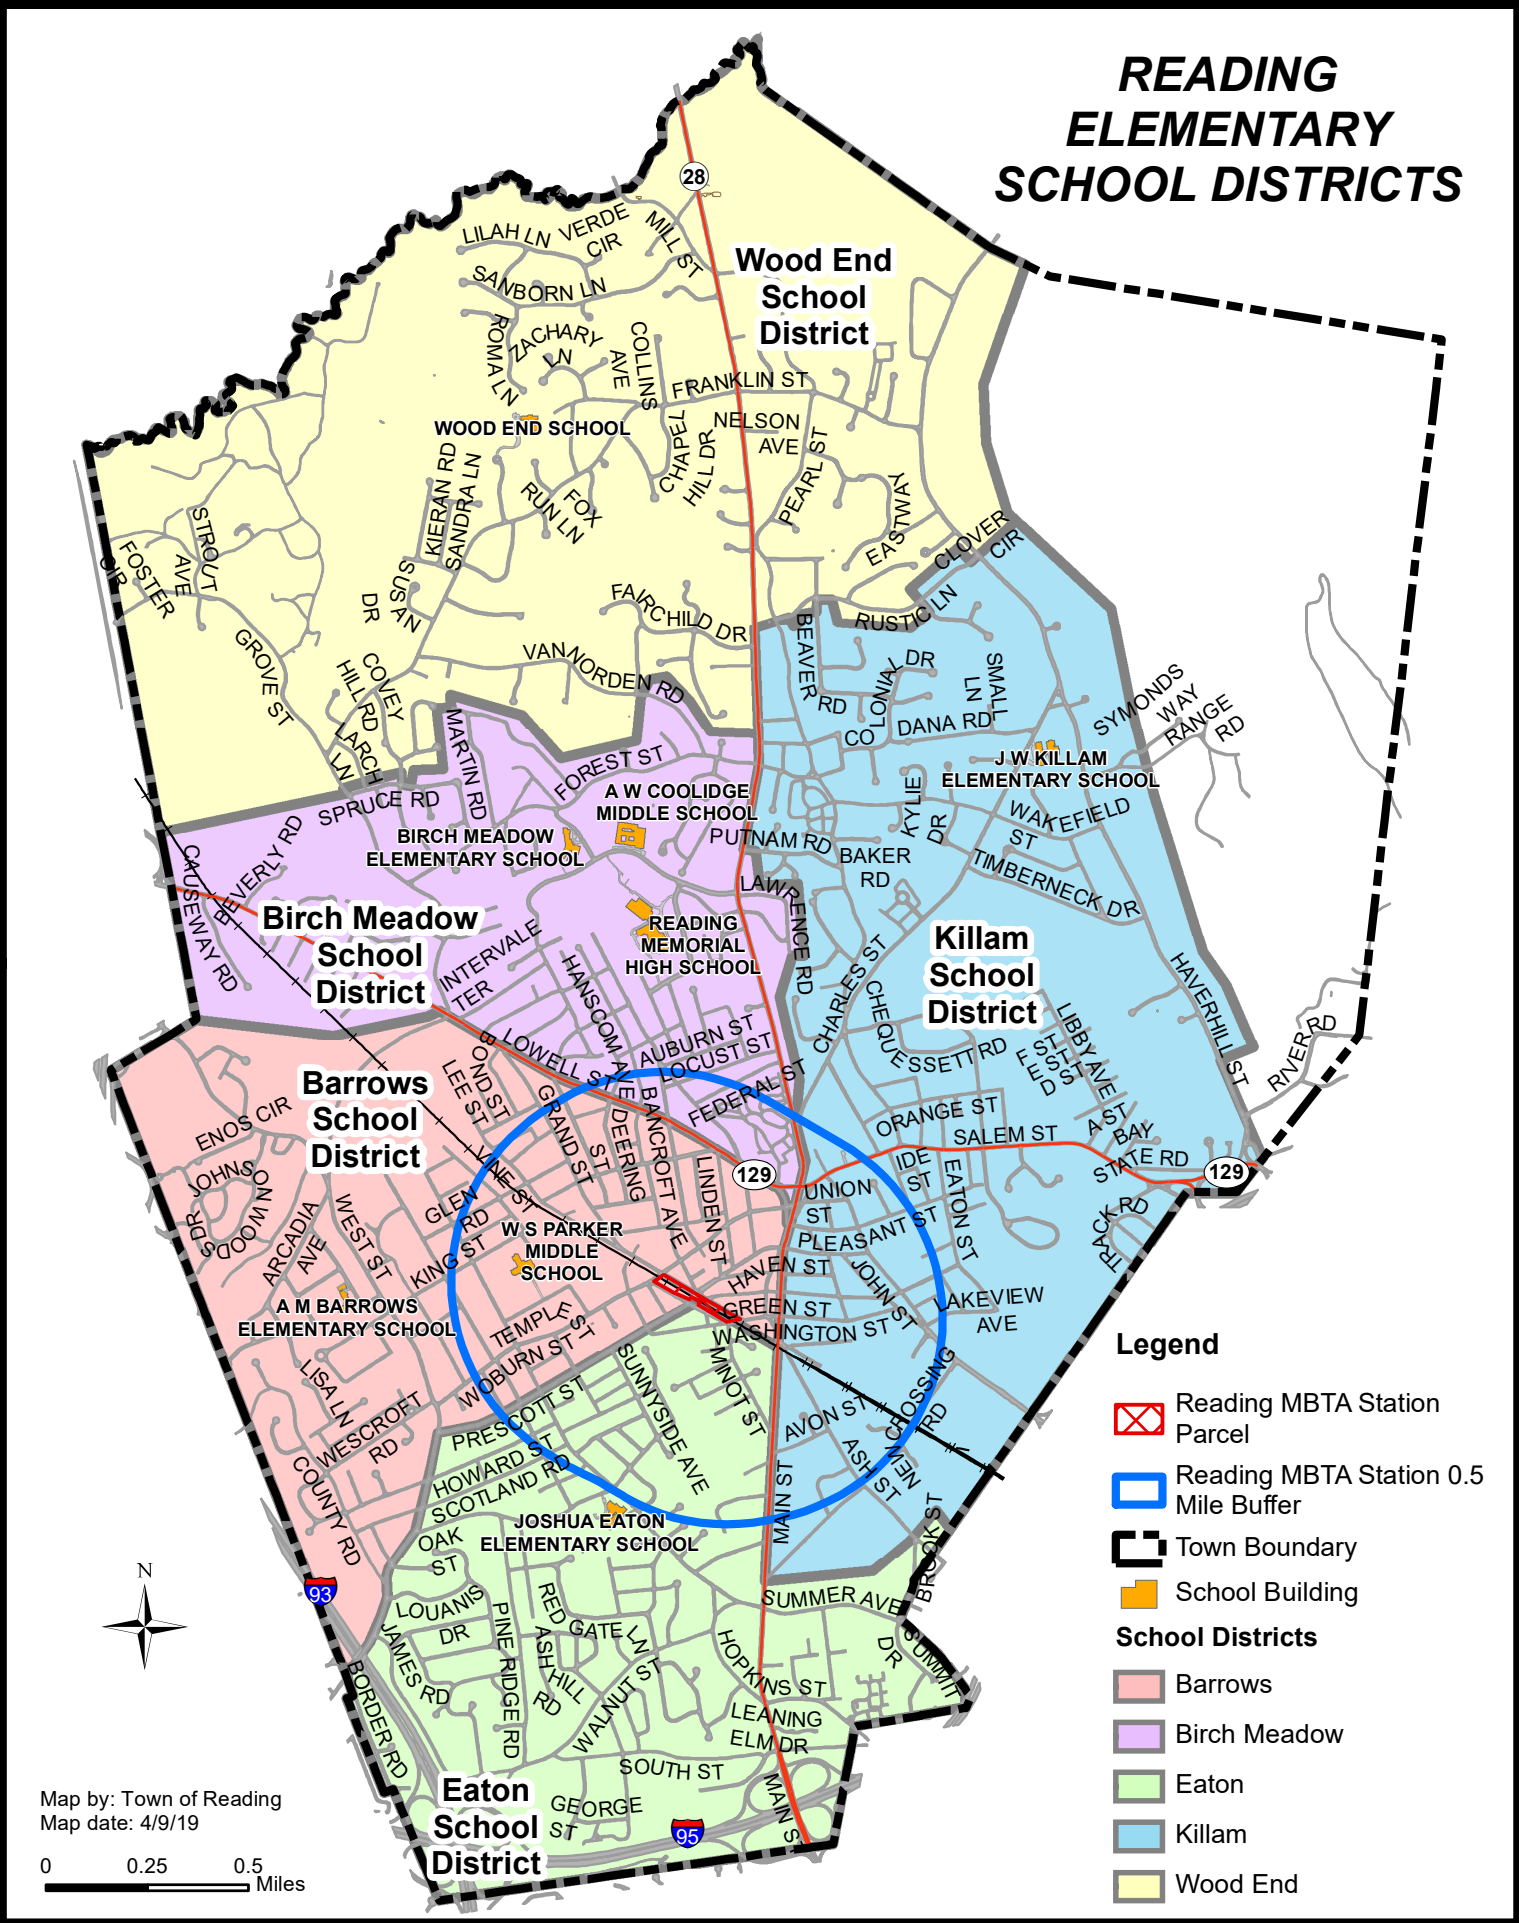

READING ELEMENTARY SCHOOL DISTRICTS

Legend

-  Reading MBTA Station Parcel
-  Reading MBTA Station 0.5 Mile Buffer
-  Town Boundary
-  School Building
- School Districts**
-  Barrows
-  Birch Meadow
-  Eaton
-  Killam
-  Wood End

Map by: Town of Reading
Map date: 4/9/19

0 0.25 0.5 Miles