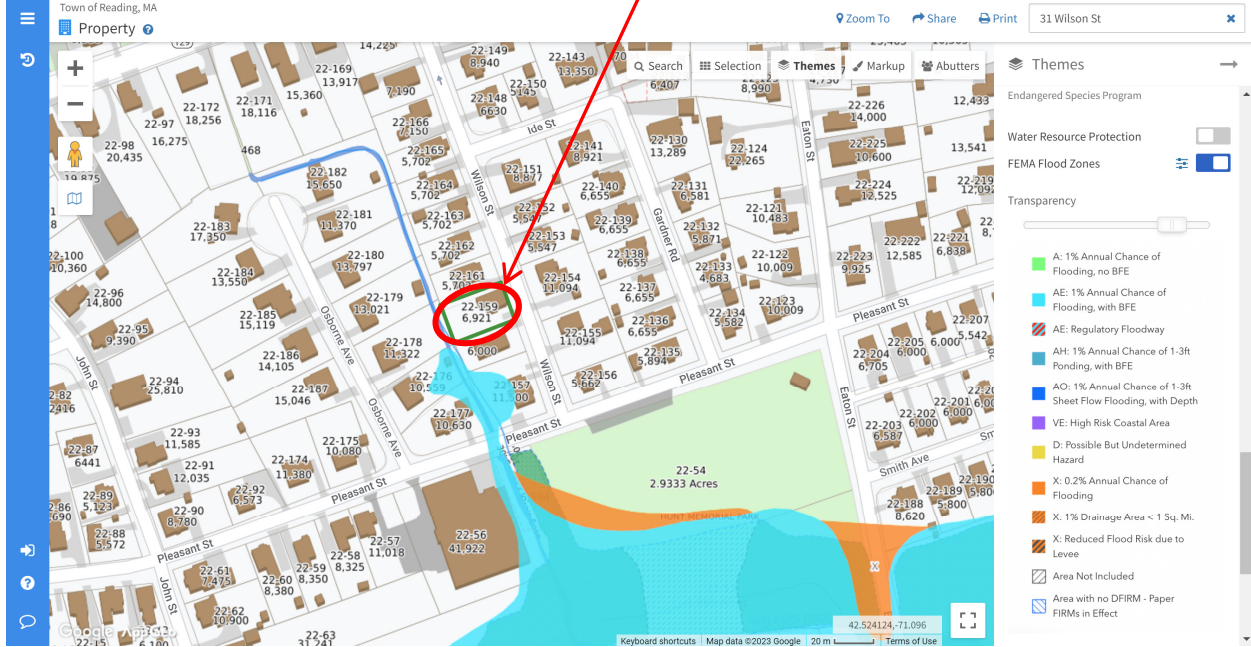

Attachment K

Maps

FEMA Flood Zones –

Source: readingma.mapgeo.io

Project Site: 31 Wilson Street, Reading MA

Project Site:
31 Wilson Street, Reading MA

Natural Heritage & Endangered Species Program
100 Water Street, Northborough, MA 01561
Tel: 508-898-3800 Fax: 508-898-3802