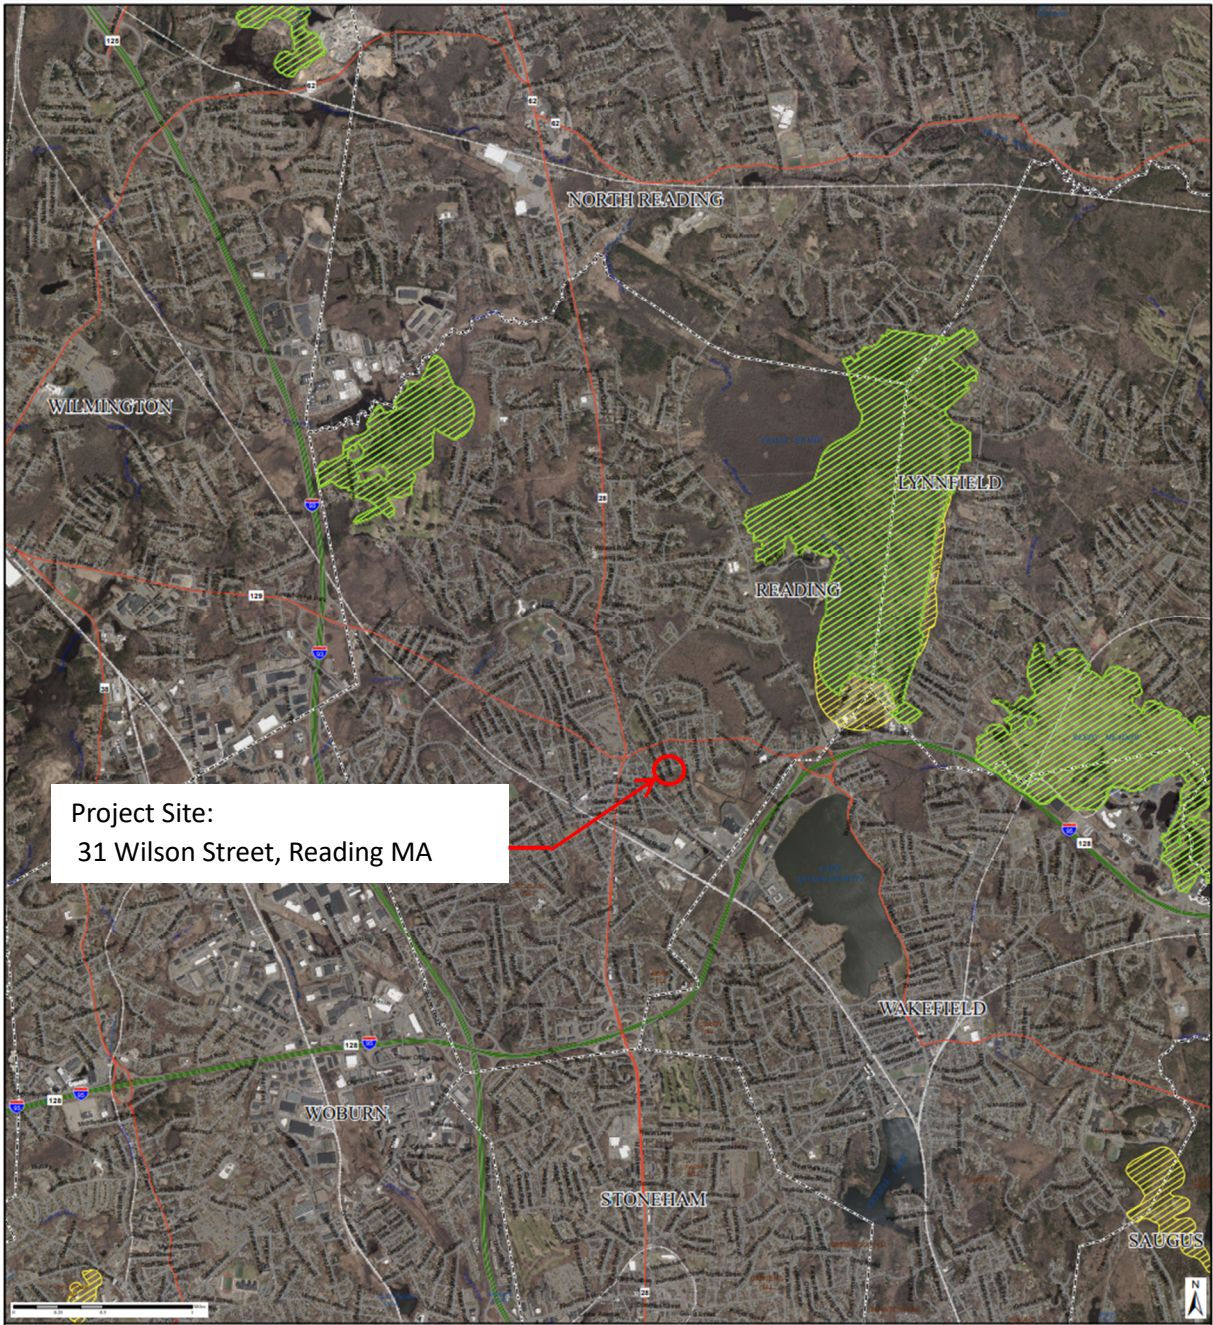

Project Site:
31 Wilson Street, Reading MA