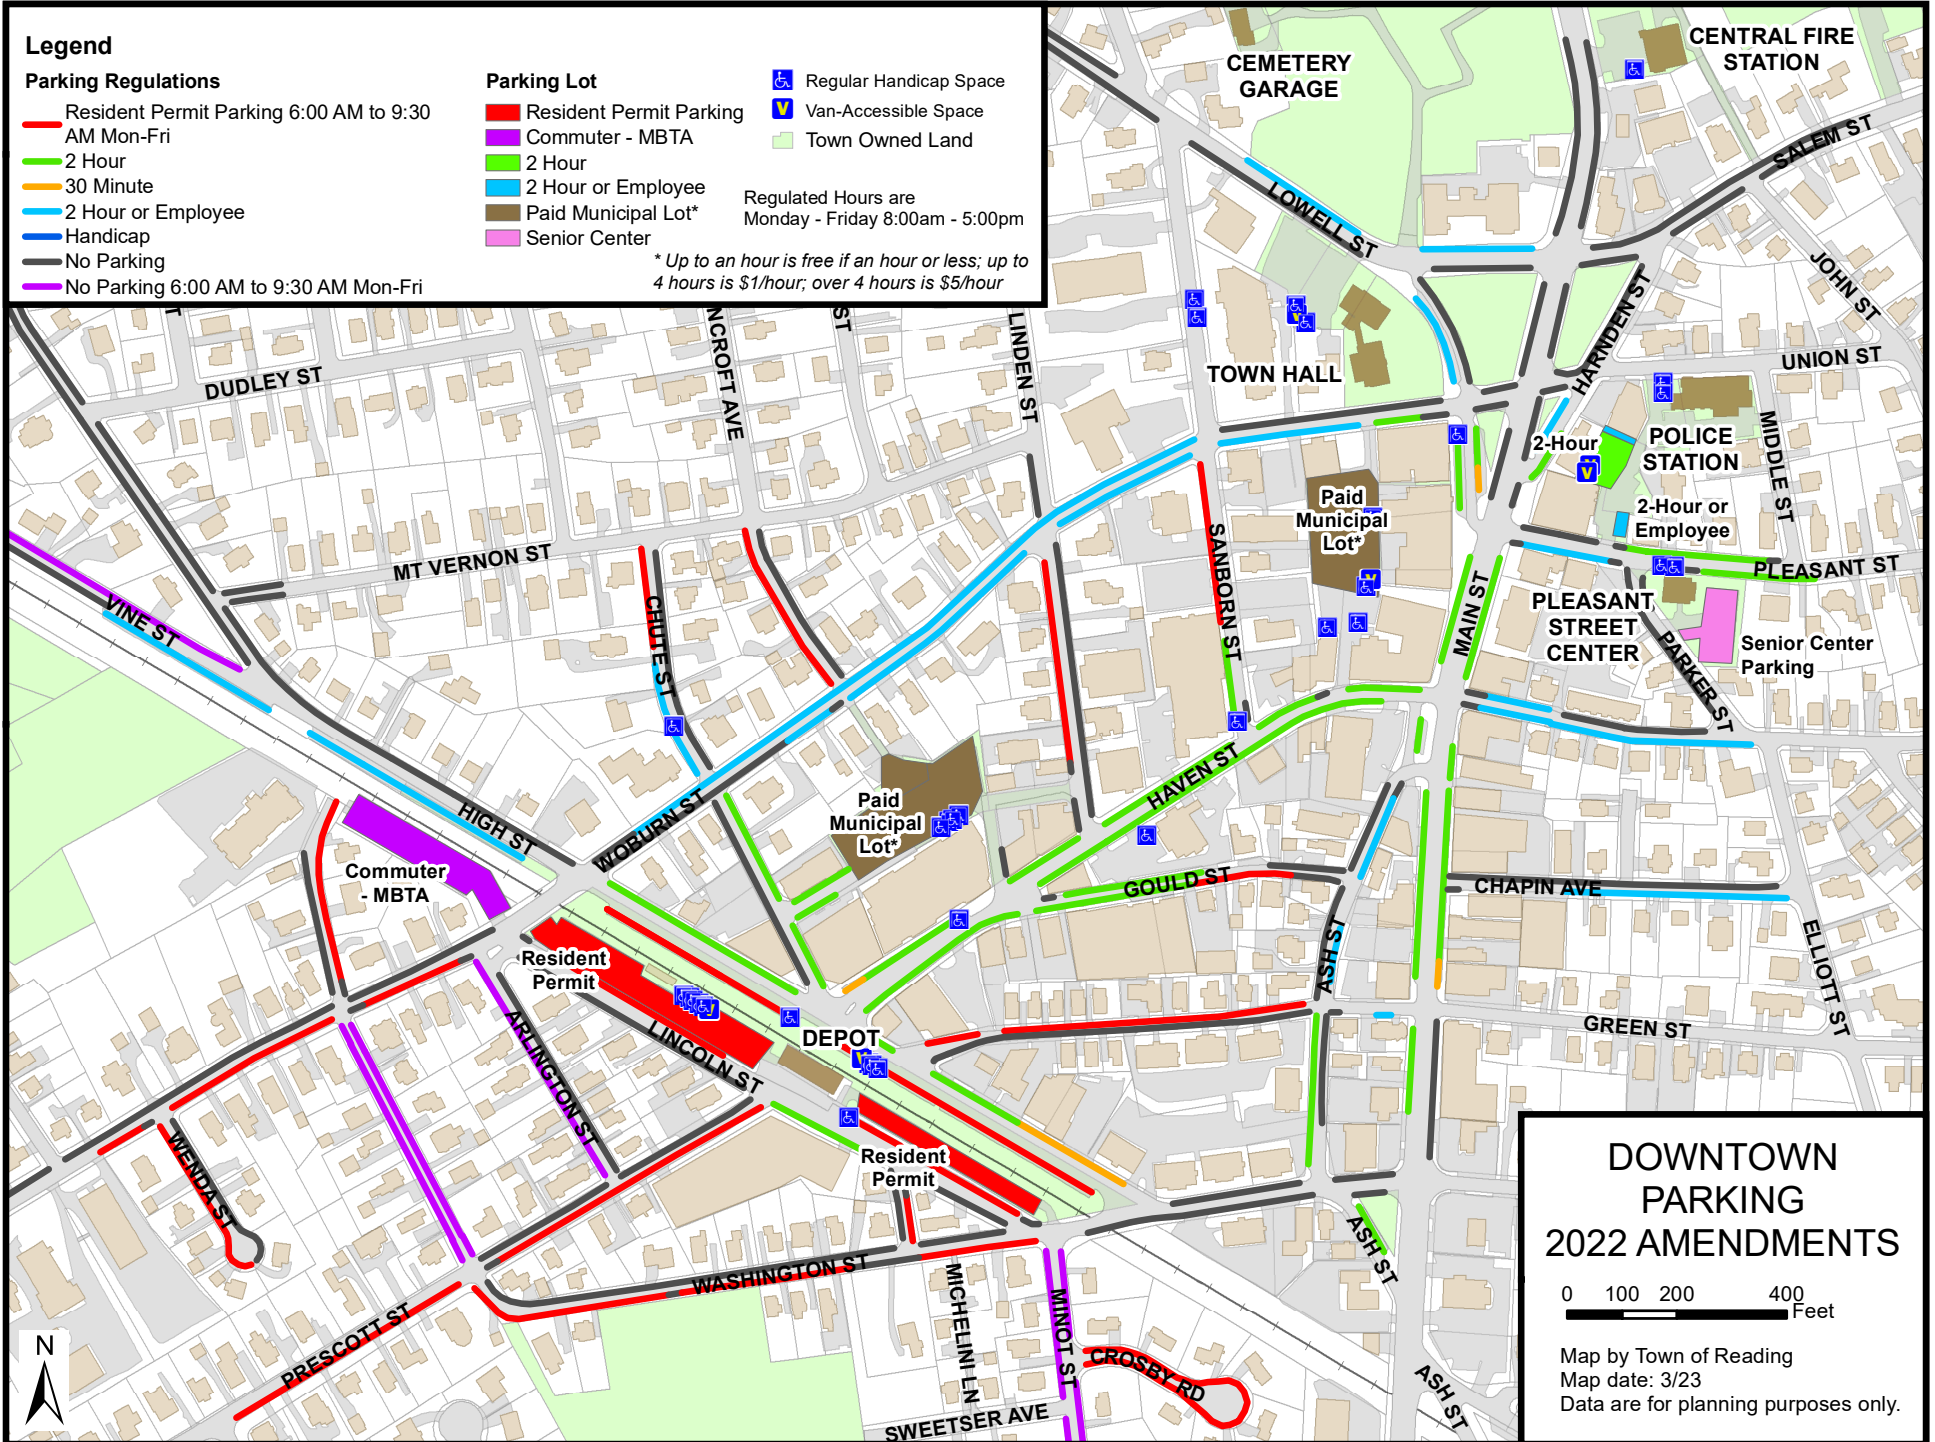

Legend

Parking Regulations

- Resident Permit Parking 6:00 AM to 9:30 AM Mon-Fri
- 2 Hour
- 30 Minute
- 2 Hour or Employee
- Handicap
- No Parking
- No Parking 6:00 AM to 9:30 AM Mon-Fri

Parking Lot

- Resident Permit Parking
- Commuter - MBTA
- 2 Hour
- 2 Hour or Employee
- Paid Municipal Lot*
- Senior Center

- Regular Handicap Space
- Van-Accessible Space
- Town Owned Land

Regulated Hours are Monday - Friday 8:00am - 5:00pm

* Up to an hour is free if an hour or less; up to 4 hours is \$1/hour; over 4 hours is \$5/hour

**DOWNTOWN
PARKING
2022 AMENDMENTS**

0 100 200 400
Feet

Map by Town of Reading
Map date: 3/23
Data are for planning purposes only.